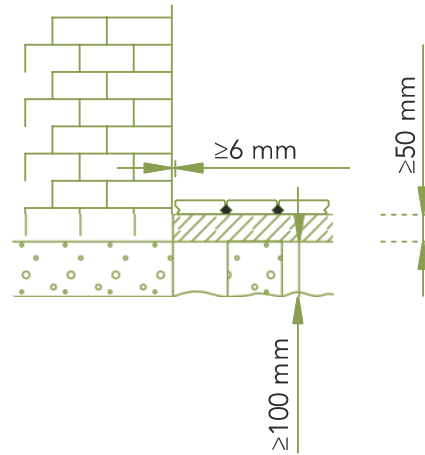

LUNAWOOD[®]
PROVEN ENDURANCE

RUOSTUMATON
ROSTFREIER
STAINLESS
INOXYDABLE

OWATROL - AQUADECKS

1

2

3

4

5