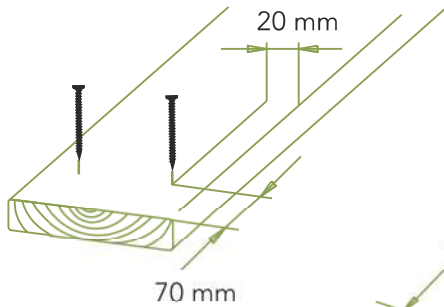

LUNAWOOD[®]
PROVEN ENDURANCE

RUOSTUMATON
ROSTFREIER
STAINLESS
INOXYDABLE

OWATROL - AQUADECKS

1

2

3

4

5