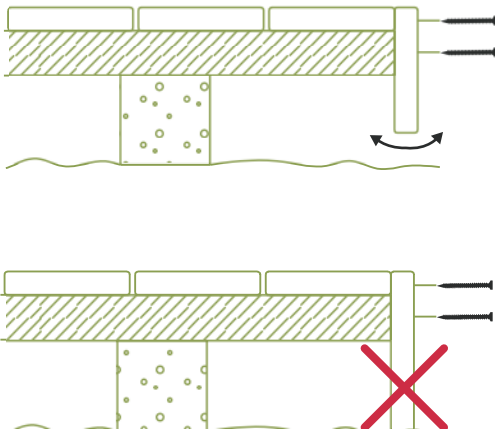

LUNAWOOD[®]
PROVEN ENDURANCE

RUOSTUMATON
ROSTFREIER
STAINLESS
INOXYDABLE

OWATROL - AQUADECKS

1

2

3

4

5