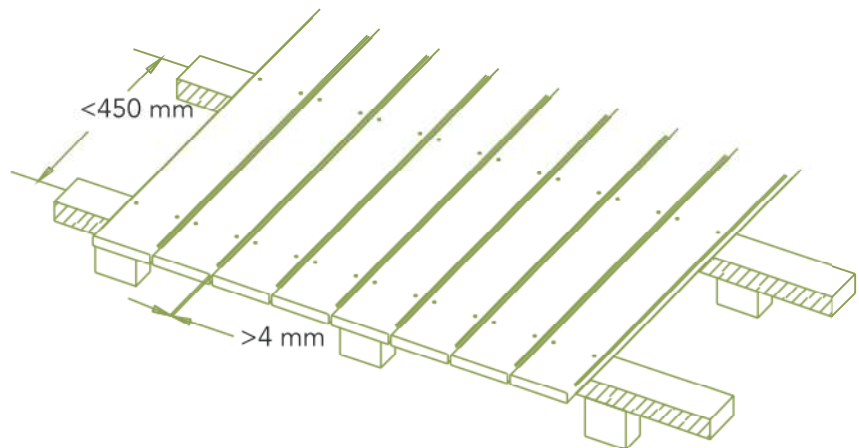

LUNAWOOD[®]
PROVEN ENDURANCE

RUOSTUMATON
ROSTFREIER
STAINLESS
INOXYDABLE

OWATROL - AQUADECKS

1

2

3

4

5